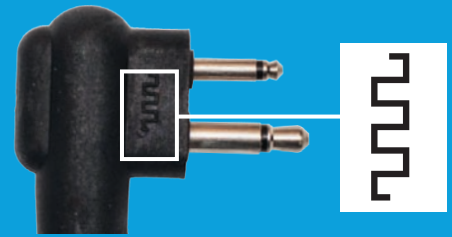

FACT SHEET

MOTOTRBO XiR P3688 ACCESSORIES

OPTIMIZED FOR DIGITAL

Make sure to only use Motorola audio accessories with this digital symbol, it indicates these accessories have been optimized for performance in both digital and analog mode. All accessories with this symbol have been certified and approved for XiR P3688™ portable radios.

EARPIECES AND SURVEILLANCE ACCESSORIES

A wide selection of styles fit the way you work – from discreet clear acoustic tube styles to over-the-ear styles. With inline push-to-talk and microphones, these accessories are easy to access on the go, so you can stay focused on the job. Choose from a variety of surveillance kits and ear microphones to communicate discreetly.